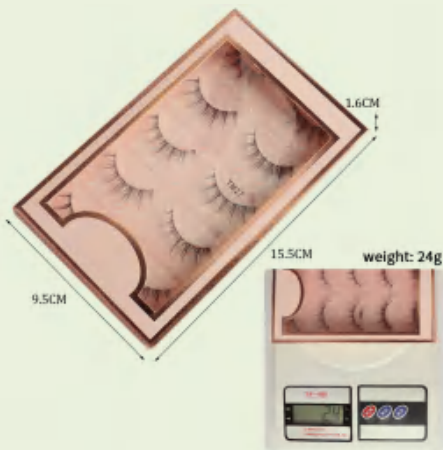

Natural synthetic false eyelashes (30 pairs)

SN-s20220114

SN-s2022114

SN-s20220114

SN-s2022014

Natural synthetic false eyelashes (7 pairs)

SN-s20220115

Sn-s20220115

Natural synthetic false eyelashes (10 pairs)

SN-s20220116

Product information

SN-s20220116

Natural synthetic false eyelashes (7 pairs)

SN-s20220117

SN-s20220117

Natural synthetic false eyelashes (20 pairs)

20 Pairs of Mixed False Eyelashes

20001

SN-s20220118

20002

SN-s20220118

Natural chemical fiber false eyelashes (4 pairs)

4 PAIRS RUSSIAN ROLL FALSE EYELASHES
Multiple options

4003