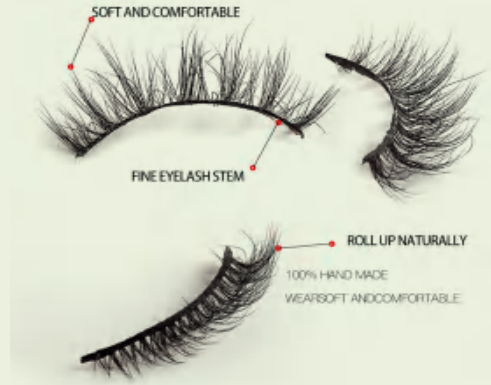

SN-s20220109

SN-s20220109

SN-s20220109

SN-s20220109

SN-s20220109

SN-s20220109

Mink hair false eyelashes (1 pair)

SN-s20220110

Mink hair false eyelashes (1 pair)

Natural curl

Natural short sable false eyelashes

BEFORE USE

AFTER USE

SN-20220111

SN-s20220111

SN-s2022111