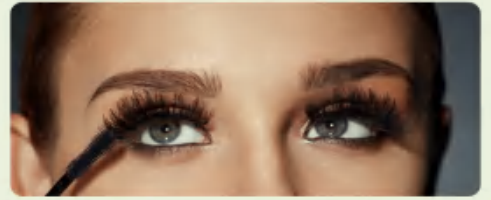

Mink hair false eyelashes (1 pair)

Mink hair false eyelashes (1 pair)

Natural curl

Natural short sable false eyelashes

Mink false eyelashes

Mink false eyelashes