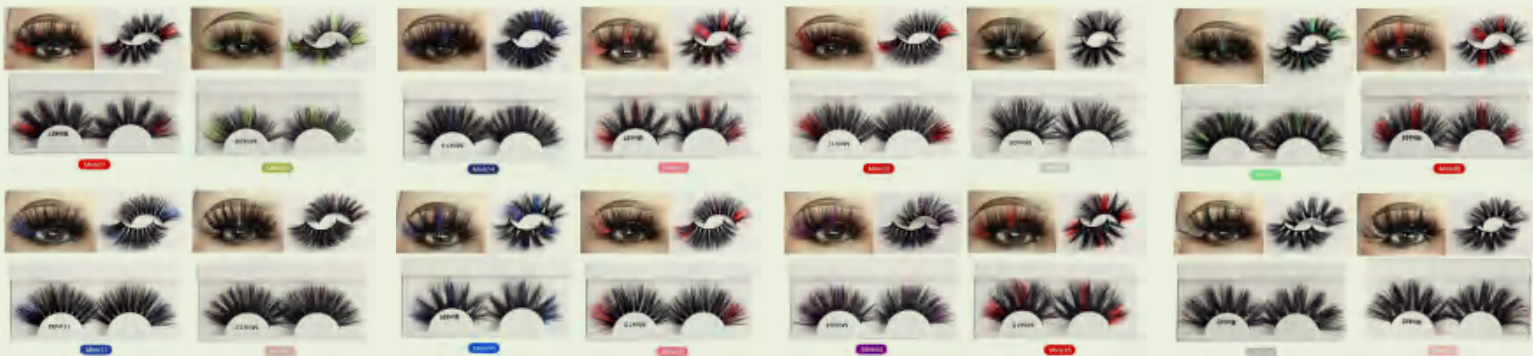

SET-66

SN-s20220107

SET-65

SN-s20220107

Mink hair false eyelashes (1 pair)

SN-s20220108

SN-s20220108

SN-s202220108

SN-s20220108

Mink hair false eyelashes (1 pair)

SN-s20220109

SN-s20220109

SN-s20220109

SN-s20220109

SN-s20220109

SN-s20220109