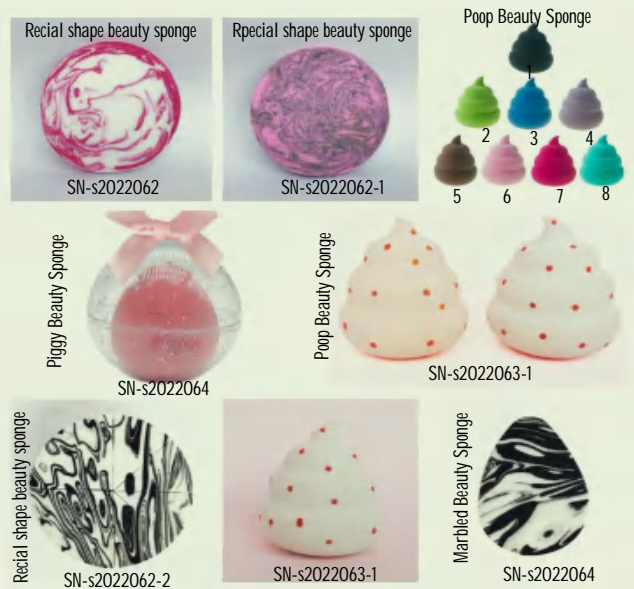

Beveled beauty sponge

Beveled beauty sponge

Beveled beauty sponge

Beveled beauty sponge

Beveled beauty sponge

Beveled beauty sponge

Gradient Color Beauty Sponge

Spotted Beauty Sponge

Cute Beauty Sponge Series

Cute Beauty Sponge Series

Portable Beauty Sponge

special shape beauty sponge

SN-s2022063

House & Rhombus Beauty Sponge

cute beauty sponge

Flocking beauty sponge series

Bevel Cut Flocked Beauty Sponge

SN-s2022069

Beveled & Fruit Flocked Beauty Sponge

SN-s2022070

Water Drop Flocking Beauty Sponge

SN-s2022071

Diamond Flocking Beauty Sponge

SN-s2022072

Water Drop Flocking Beauty Sponge

SN-s2022073

Beveled Flocked Beauty Sponge

SN-s2022074

The latest style beauty sponge

Orange Beauty Sponge

SN-s2022075

Bee Beauty Sponge