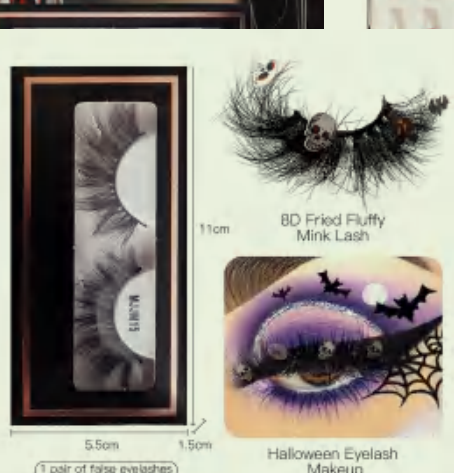

WSJ-01

WSJ-08

WSJ-11

SN-s2022089-1

SN-s2022089-2

Mink Hair Lalse Eyelashes

Product Information

Product images on the next page

Mink Hair Lase Eyelashes

Mink Hair Lase Eyelashes

Mink Hair Lase Eyelashes

SN-s2022090-1

SN-s2022090-2

SN-s2022090-3

Mink Hair Lase Eyelashes

SN-s2022091-1