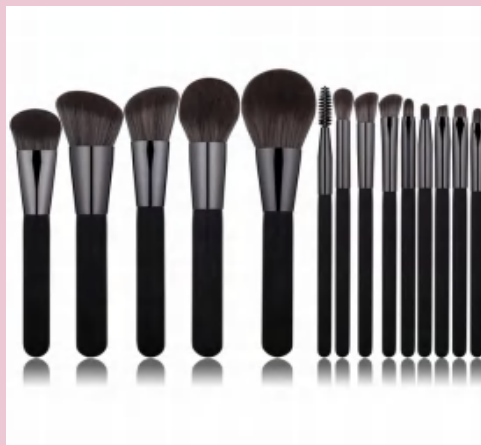

Bionic fiber is a kind of artificial synthetic fiber that simulates luxurious natural hair. Bionic fiber can imitate the characteristics of various natural hair. The bionic fiber has artificial hair scales and good toughness, convenient for daily use and cleaning makeup brushes.

8pc vegan blue makeup brush kit

SN-s2021032

7pc vegetarian white makeup brush kit

SN-s2011054

12pc pink vegetarian makeup brush kit

SN-s2011055

14pc black vegan makeup brush kit

SN-s2011027-1