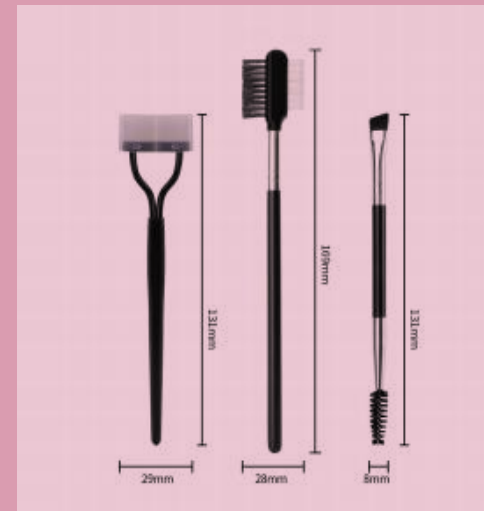

SN-s20230323029

SN-s2011006

12pc natural eye brush kit

SN-s2011061

11pc vegetarian eye brush kit

SN-s2011062

3pcs goat hair eye detail brush

SN-s20230323030

4pcs pony hair eye detail brush

SN-s20230323031

3pcs eye tool kit

SN-s20230323032

8pcs Vegan Eye Makeup Brush Kit

SN-s20230323033

5pcs Vegan Eye Makeup Brush Kit

SN-s20230323034