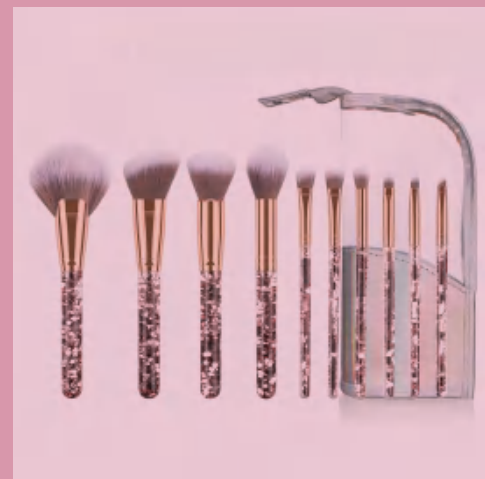

Bionic fiber is a kind of artificial synthetic fiber that simulates luxurious natural hair. Bionic fiber can imitate the characteristics of various natural hair. The bionic fiber has artificial hair scales and good toughness, convenient for daily use and cleaning makeup brushes.

SN-s2011045-3

9pc vegan makeup brush kit

SN-s2011045-4

14pc vegan makeup brush kit

SN-s2011046

11pc vegan makeup brush kit

SN-s2011047

10pc vegan makeup brush kit