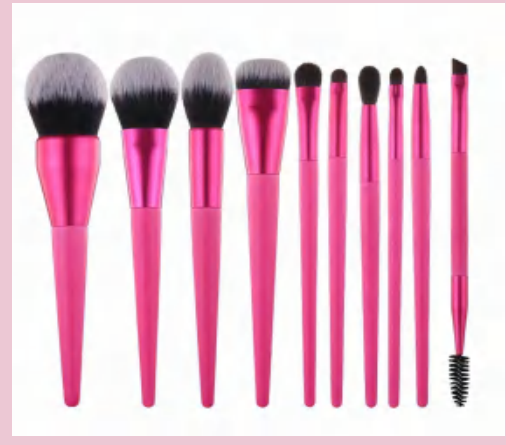

10pcs Vegan Pink Makeup Brush Kit

SN-s2011019