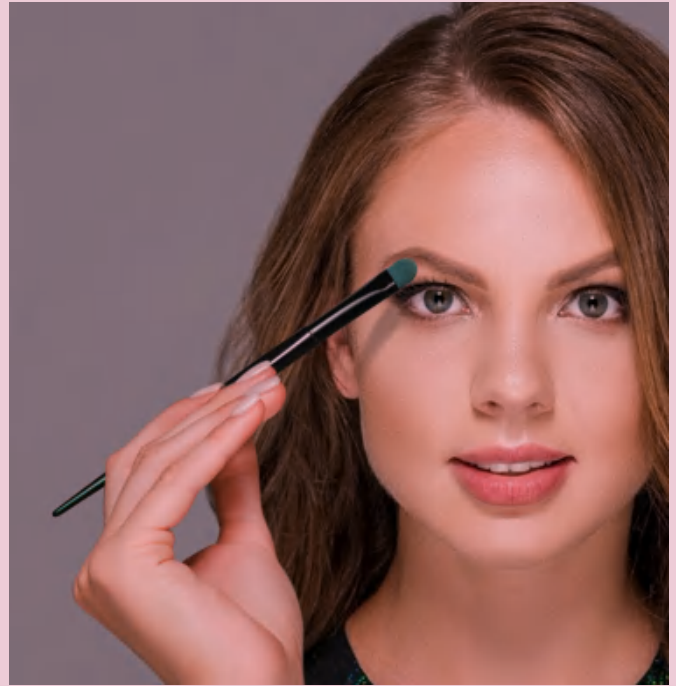

25pcs Natural Makeup Brush Kit

SN-s20230323022

Sophienia Cosmetics brush- Eye brush kit

18pcs Vegan Eye Makeup Brush Kit

SN-s20230323023

7pcs Natural Eye Makeup Brush Kit

SN-s20230323024

6pcs Natural Eye Makeup Brush Kit