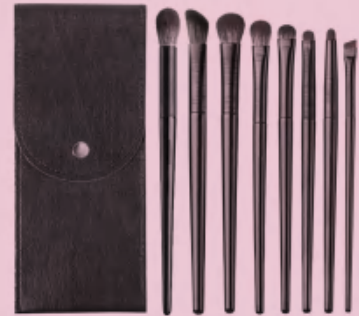

SN-s20230323037

5pcs Vegan Eye Makeup Brush Kit

SN-s20230323038

8pcs Vegan Eye Makeup Brush Kit

SN-s20230323039

Custom brush head capabilities & materials

Face brush

F201